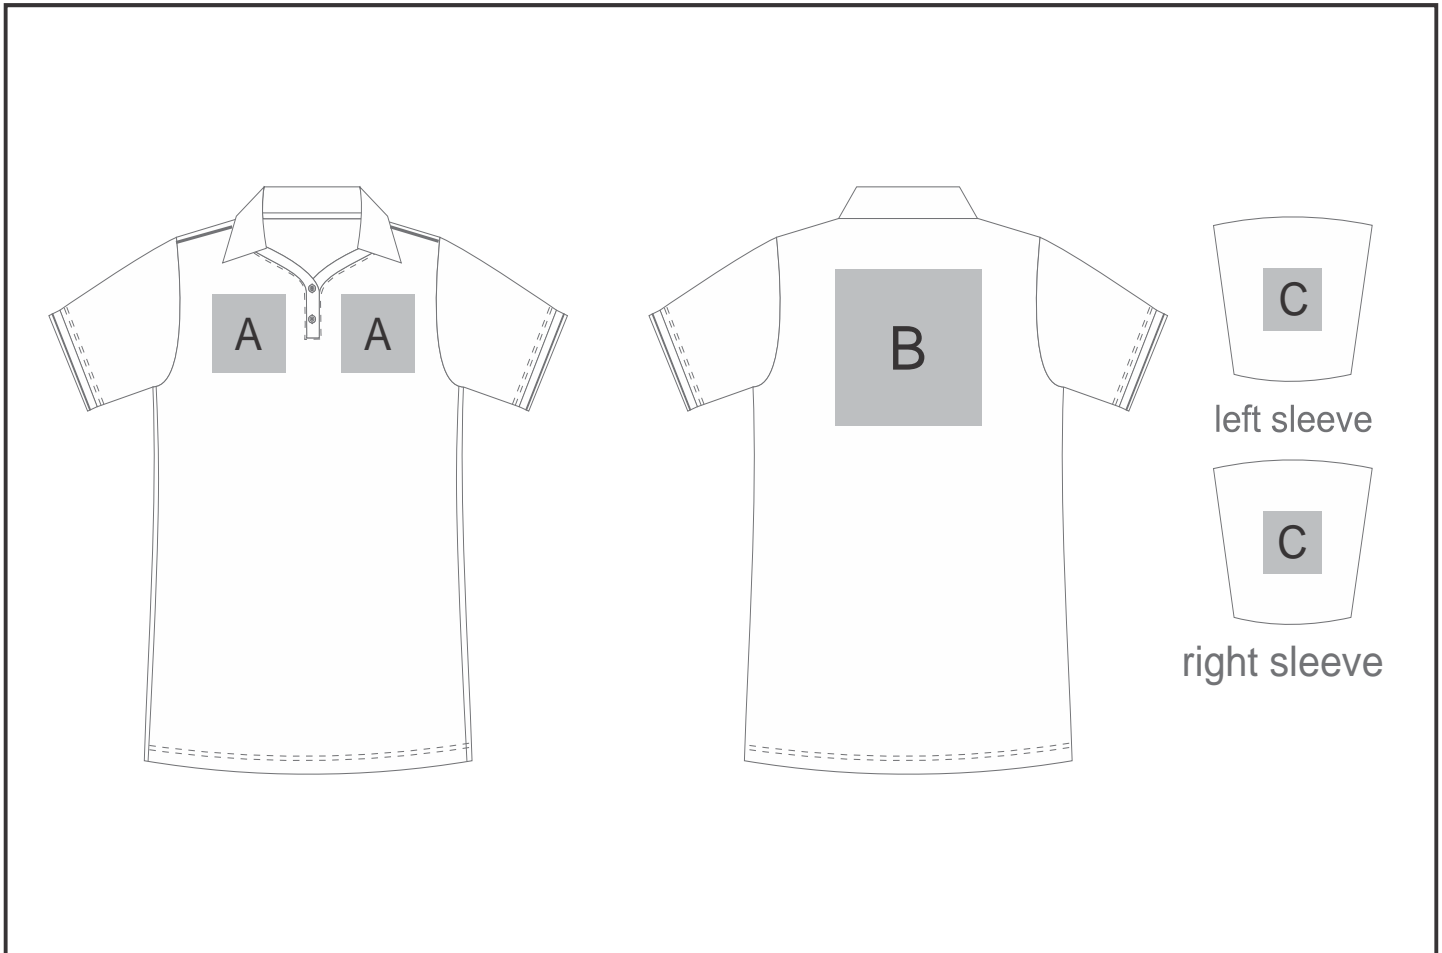

ALT-GWM

Mens Galway Golf Shirt

Need to know:

Branding Options:

Position	Branding Method (Branding Code)	No. of Colours	Dimension
A	Screen Print (SA)	1 Colour	100mm wide x 80mm high
A	Embroidery (EMB-A)	N/A	100mm wide x 100mm high
A	Digital Transfer Clothing A6 (DTC-A6)	Full Colour	100mm wide x 100mm high

B	Screen Print (SA)	1 Colour	260mm wide x 200mm high
B	Embroidery (EMB-A)	N/A	200mm wide x 200mm high
B	Digital Transfer Clothing A6 (DTC-A6)	Full Colour	105mm wide x 148mm high
B	Digital Transfer Clothing A5 (DTC-A5)	Full Colour	210mm wide x 148mm high

C	Screen Print (SA)	1 Colour	60mm wide x 60mm high
C	Embroidery (EMB-A)	N/A	80mm wide x 80mm high

C	Digital Transfer Clothing A6 (DTC-A6)	Full Colour	80mm wide x 80mm high
---	---------------------------------------	-------------	-----------------------